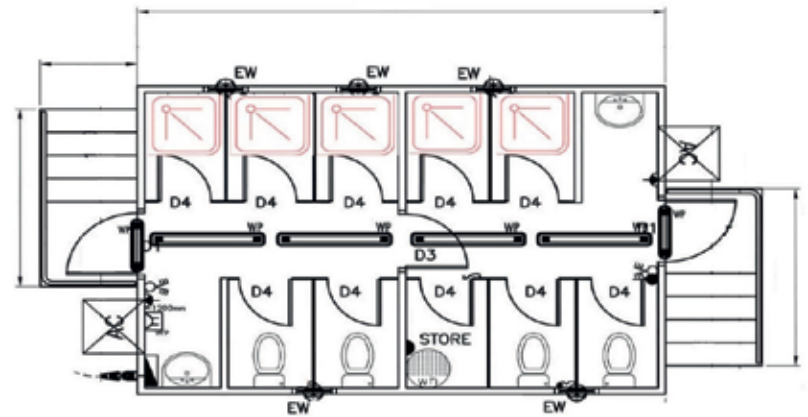

KITCHEN CONTAINER With / W. Out Equipment

EXHIBITIONS

FILM PRODUCTION

PRODUCTION OFFICE WITH PANTRY / TOILET

PRODUCTION OFFICE

MARINE SHOWS

FAST FOOD OUTLETS / TICKET BOX OFFICES

20' ABLUTION UNITS with ramp access for Disabled, Baby Changing and other facilities

PORTALOO

PORTABLE SHOWER FACILITY

**SPORTS &
ENTERTAINMENT EVENTS**

VIP ABLUTION UNIT

20' SHOWER / ABLUTION UNIT

MESH FENCING

STAGE BARRIERS

CABLE RAMP