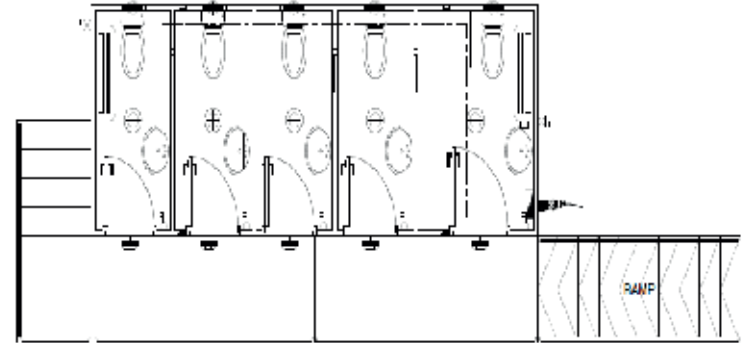

KITCHEN CONTAINER With / W. Out Equipment

EXHIBITIONS

FILM PRODUCTION

PRODUCTION OFFICE WITH PANTRY / TOILET

PRODUCTION OFFICE

MARINE SHOWS

FAST FOOD OUTLETS / TICKET BOX OFFICES

20' ABLUTION UNITS with ramp access for Disabled, Baby Changing and other facilities

PORTALOO

PORTABLE SHOWER FACILITY

**SPORTS &
ENTERTAINMENT EVENTS**

VIP ABLUTION UNIT

20' SHOWER / ABLUTION UNIT

MESH FENCING

STAGE BARRIERS

CABLE RAMP